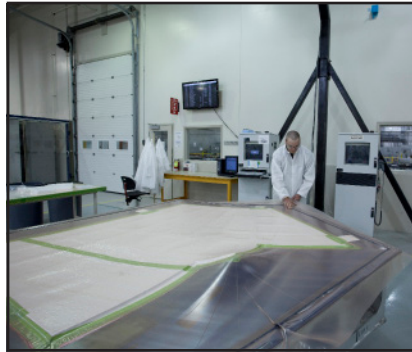

ADVANCED COMPOSITES CENTRE OF EXCELLENCE

Magellan's *advanced composites capabilities* are focused in a *state-of-the-art facility* in Winnipeg. This plant includes over *138,000* square feet of space *dedicated to* the fabrication of *quality composite products* for the aerospace industry.

ENVIRONMENTALLY CONTROLLED • STATE-OF-THE-ART MANUFACTURING CAPABILITIES

ADVANCED COMPOSITES

- Complex contoured fabrication of structural components
 - Carbon/Epoxy
 - Carbon/BMI
- Autoclave curing
- Post-curing of laminates in dedicated ovens
- Integrated manufacturing from the model using FiberSIM for both cloth cutting and laser projection
- Capability supported by 10' x 36' and 10' x 30' autoclaves

Layup

Layup

COMPOSITES TESTING & NDI

- Composites inhouse testing
 - DMA testing
 - Mechanicals (tensiles/compressions)
 - Adhesive bonding
 - Digital photomicrographs
- Non Destructive Inspection
 - Laser ultrasonic
 - PE and TTU water scanner
 - Immersion tank
 - X-ray
 - FPI