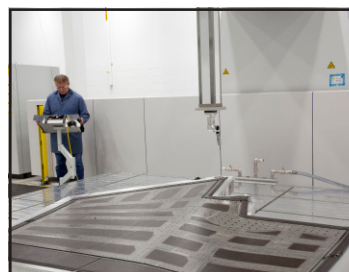

ADVANCED COMPOSITES CENTRE OF EXCELLENCE

Magellan's *advanced composites capabilities* are focused in a *state-of-the-art facility* in Winnipeg. This plant includes over *138,000* square feet of space *dedicated to* the fabrication of *quality composite products* for the aerospace industry.

ENVIRONMENTALLY CONTROLLED • STATE-OF-THE-ART MANUFACTURING CAPABILITIES

ADVANCED COMPOSITES

- Complex contoured fabrication of structural components
 - Carbon/Epoxy
 - Carbon/BMI
- Autoclave curing
- Post-curing of laminates in dedicated ovens
- Integrated manufacturing from the model using FiberSIM for both cloth cutting and laser projection
- Capability supported by 10' x 36' and 10' x 30' autoclaves

Layup

Layup

COMPOSITES TESTING & NDI

- Composites inhouse testing
 - DMA testing
 - Mechanicals (tensiles/compressions)
 - Adhesive bonding
 - Digital photomicrographs
- Non Destructive Inspection
 - Laser ultrasonic
 - PE and TTU water scanner
 - Immersion tank
 - X-ray
 - FPI