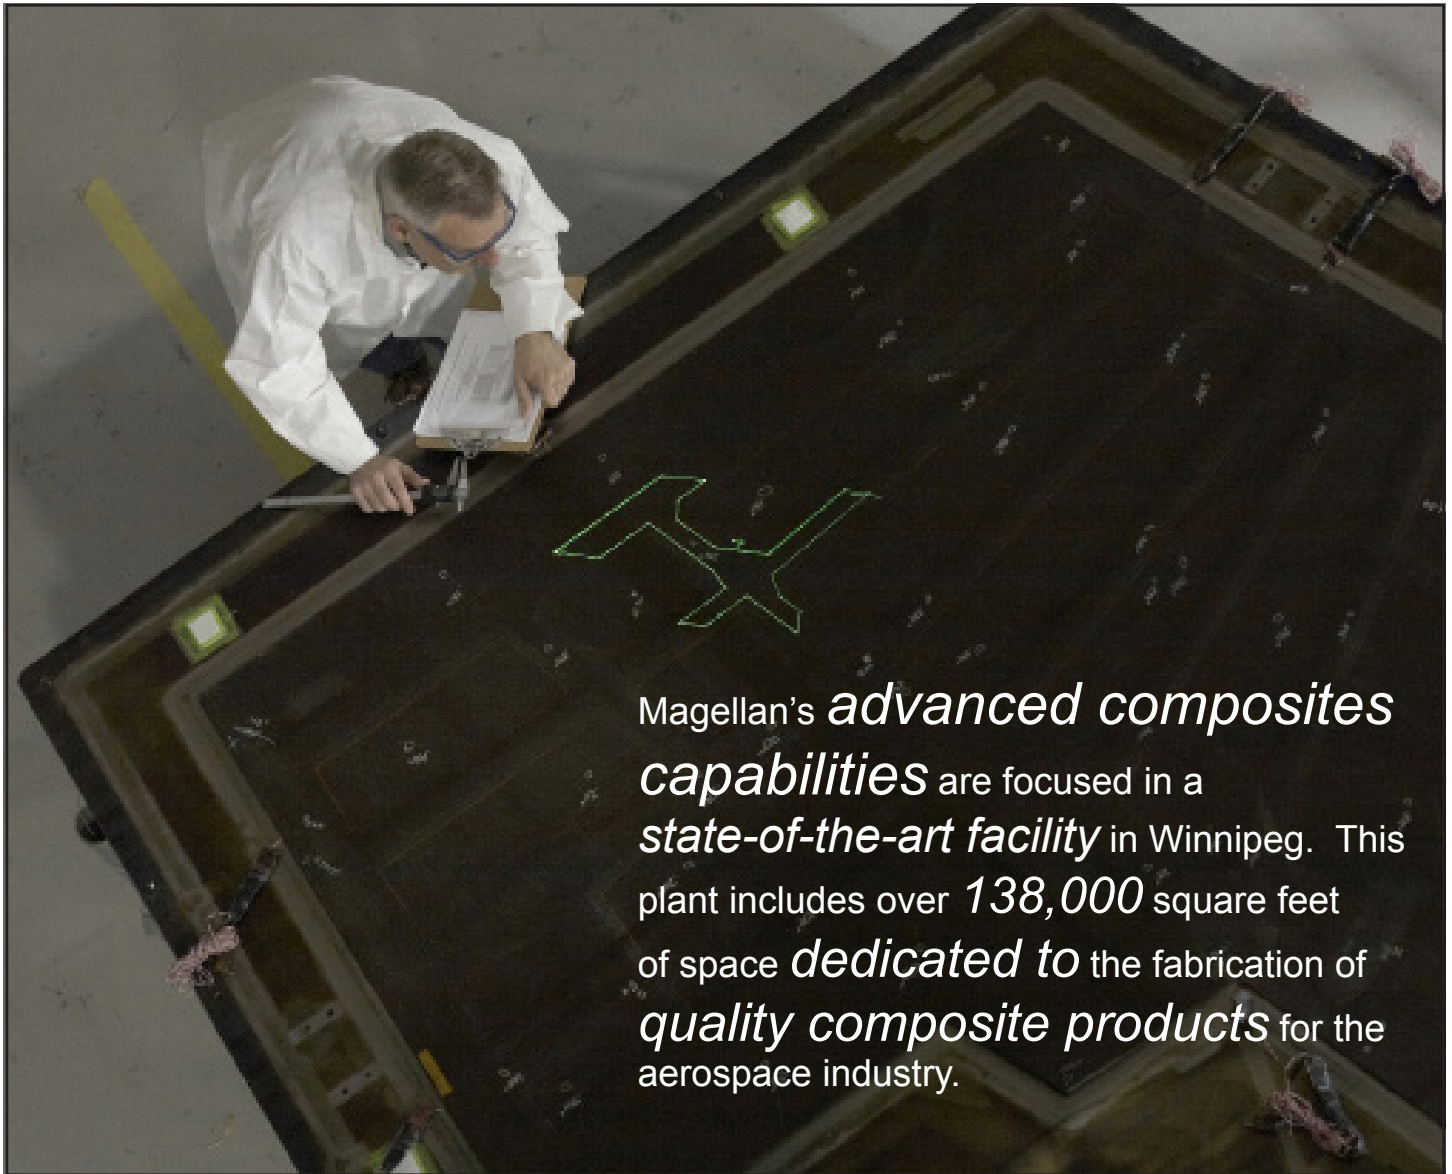

ADVANCED COMPOSITES CENTRE OF EXCELLENCE

Magellan's *advanced composites capabilities* are focused in a *state-of-the-art facility* in Winnipeg. This plant includes over *138,000* square feet of space *dedicated to* the fabrication of *quality composite products* for the aerospace industry.

ENVIRONMENTALLY CONTROLLED • STATE-OF-THE-ART MANUFACTURING CAPABILITIES

ADVANCED COMPOSITES

- Complex contoured fabrication of structural components
 - Carbon/Epoxy
 - Carbon/BMI
- Autoclave curing
- Post-curing of laminates in dedicated ovens
- Integrated manufacturing from the model using FiberSIM for both cloth cutting and laser projection
- Capability supported by 10' x 36' and 10' x 30' autoclaves