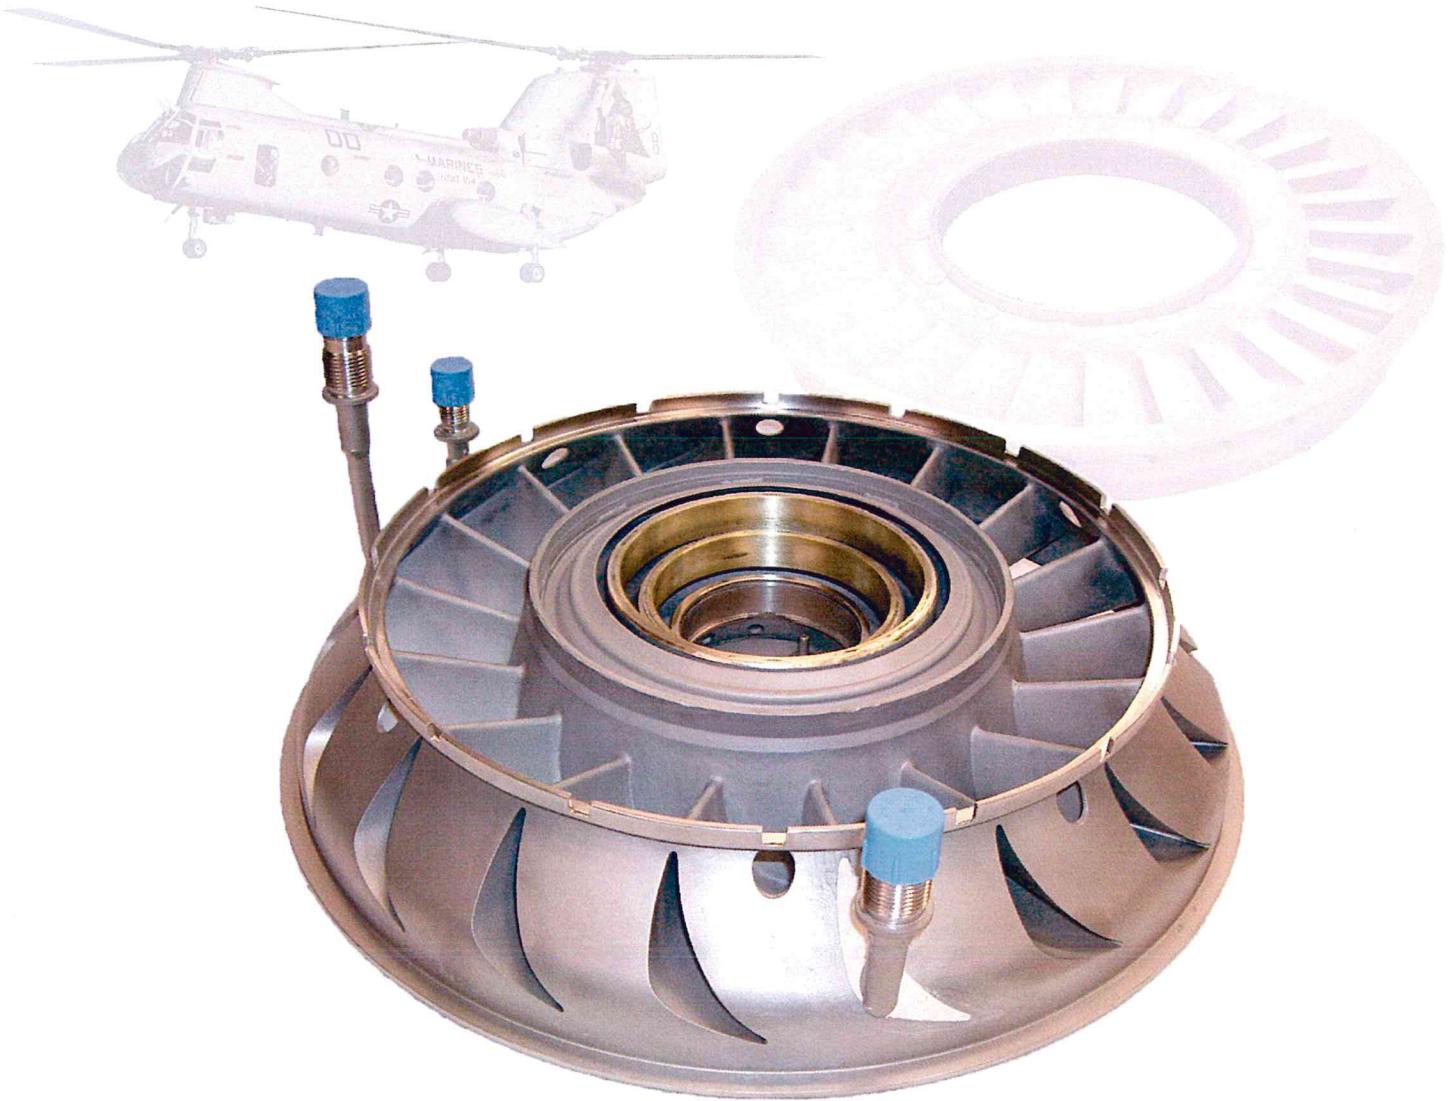

**MAGELLAN HAS AN
INTEGRATED VISION OF
AEROSPACE.**

Aeroengines

Aerostructures

Rockets and Space

Specialty Products

CT58 COMPONENT REPAIR AND OVERHAUL

IMPECCABLE QUALITY • WORLD CLASS TURN TIMES • OUTSTANDING VALUE

GE CT58 COMPONENT REPAIR AND OVERHAUL

Magellan Aerospace Turbine Services, LLC (MATS) is an FAA/EASA approved repair and overhaul facility, focused on providing high quality services to operators of small gas turbine engines. Located in Glendale, Arizona, our 27,000 square foot, climate controlled facility is equipped with an extensive array of equipment to support manufacture, repair, and overhaul and is staffed by a team of highly experienced industry experts

MATS has been supporting General Electric T58/CT58 series engines with component repair and overhaul for more than 15 years.

Leveraging our industry leading repair capabilities and extensive engineering experience, MATS offers customers impeccable quality, world class turn times, and outstanding value. MATS is a subsidiary of Magellan Aerospace, one of the world's leading aerospace companies and delivers an extensive array of services at an unmatched value.