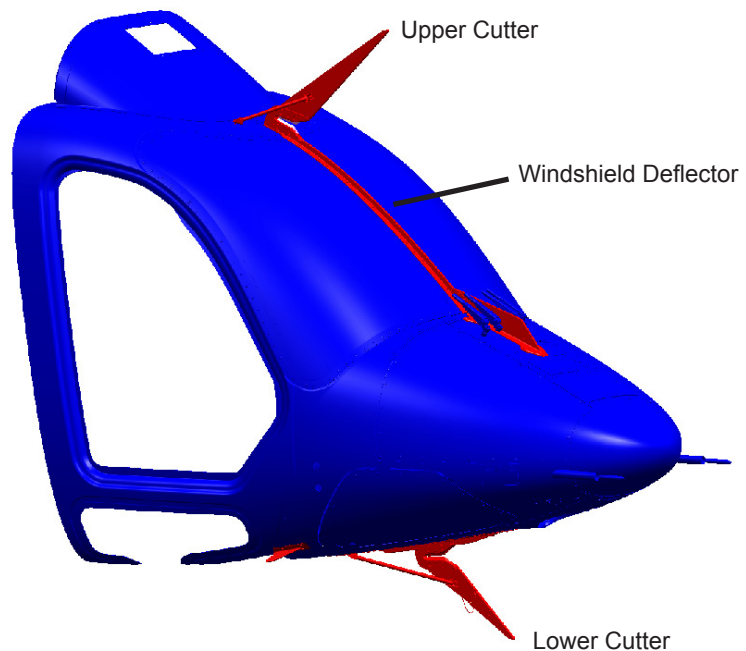

## HOW IT WORKS

The WSPS™ reduces risks when in forward level flight to operators and equipment by:

- Reducing the chance of wires penetrating the cockpit through the windshield
- Reducing the possibility of wires contacting the rotors or control linkages to cause flight control damage
- Reducing the possibility of wires becoming ensnared in the landing gear or other equipment

**KAWASAKI**

**KAZAN**

**KAMOV**

**HINDUSTAN AERONAUTICS LTD**

**ROBINSON HELICOPTERS**

Configuration of kits varies depending on variant of helicopter and protection requirements. For a complete kit list, or for more information about the product, please visit our website at [www.magellan.aero](http://www.magellan.aero)